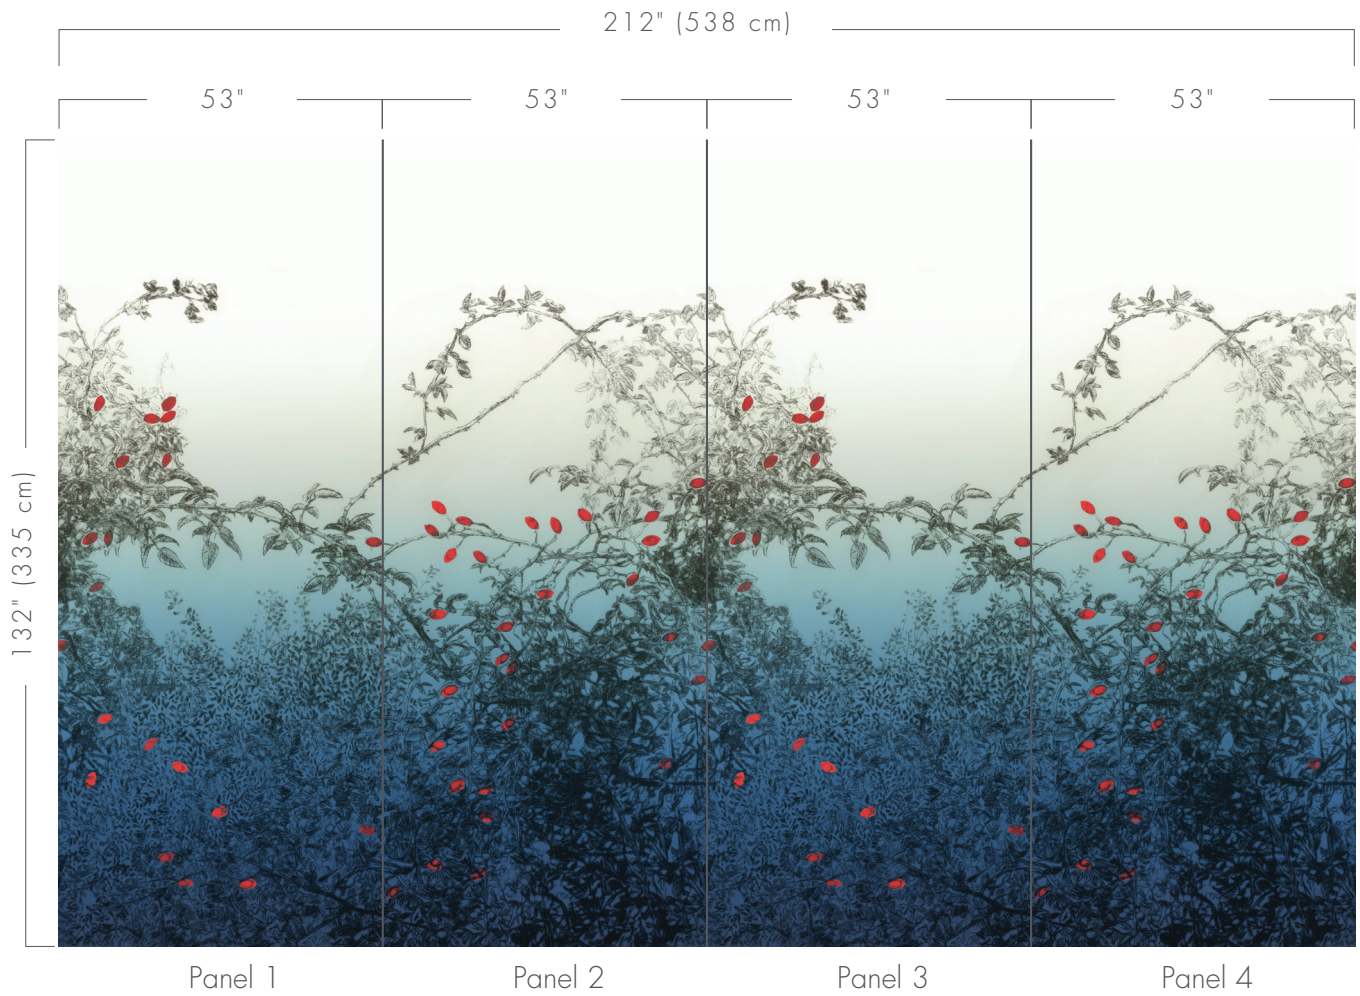

Pattern Repeat Diagram

TRELLIS

TLS-003 WINDFLOWER