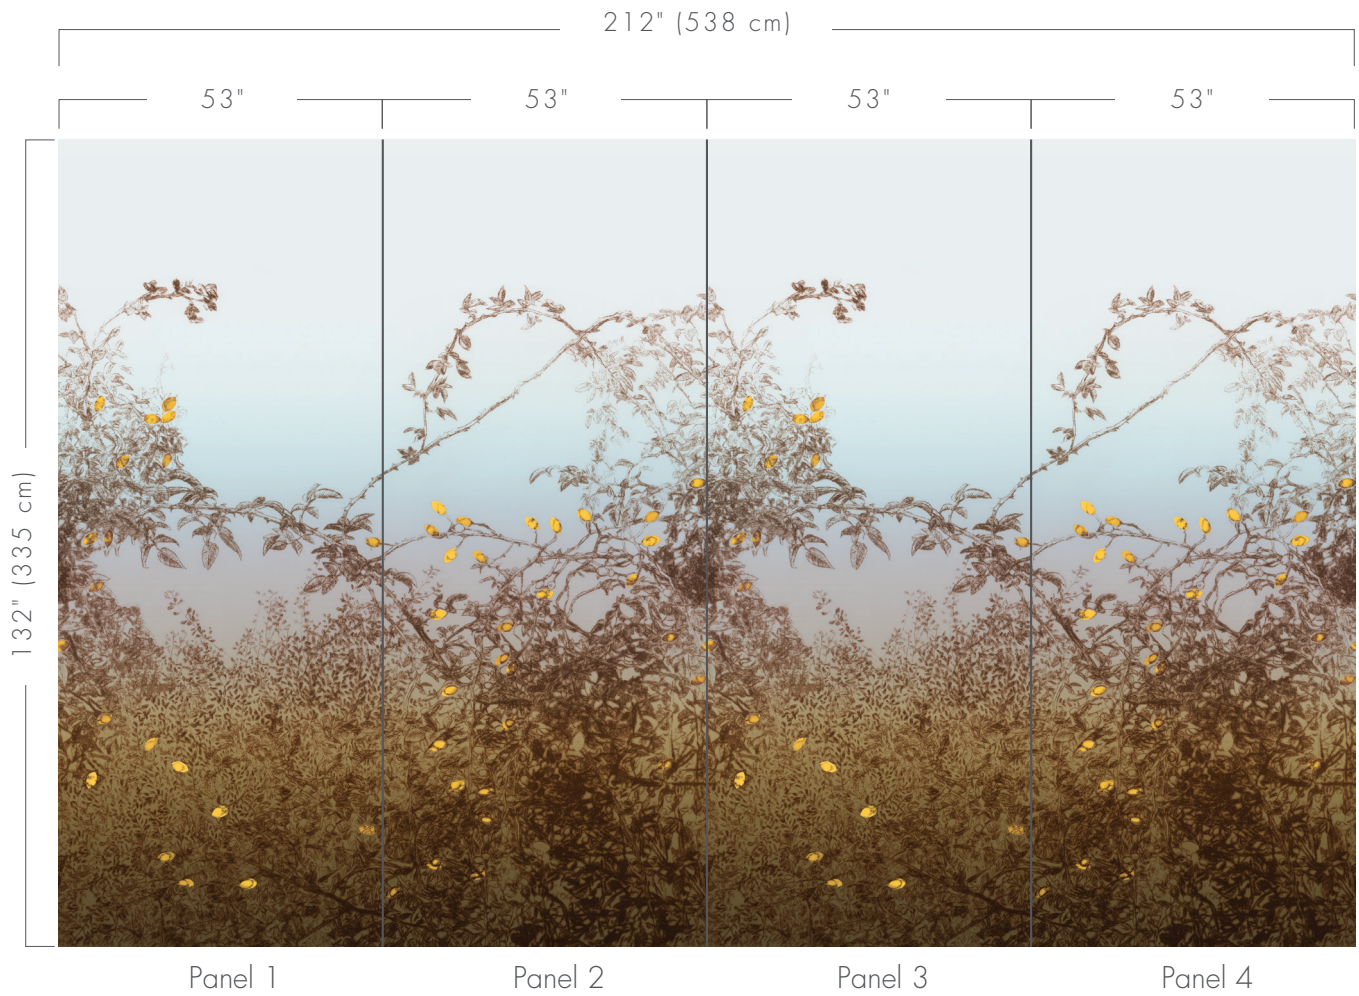

Mural Dimensions:

H: 212" (538 cm) V: 132" (335 cm)

Panel Dimensions:

This mural consists of 4 panels;

H: 53" (135 cm) V: 132" (335 cm)

Durability:

Type II

Weight:

Pattern Repeat Diagram

TRELLIS

Pattern Repeat Diagram

TRELLIS

TLS-001 HONEYSUCKLE

Pattern Repeat Diagram

TRELLIS

TLS-002 JASMINE