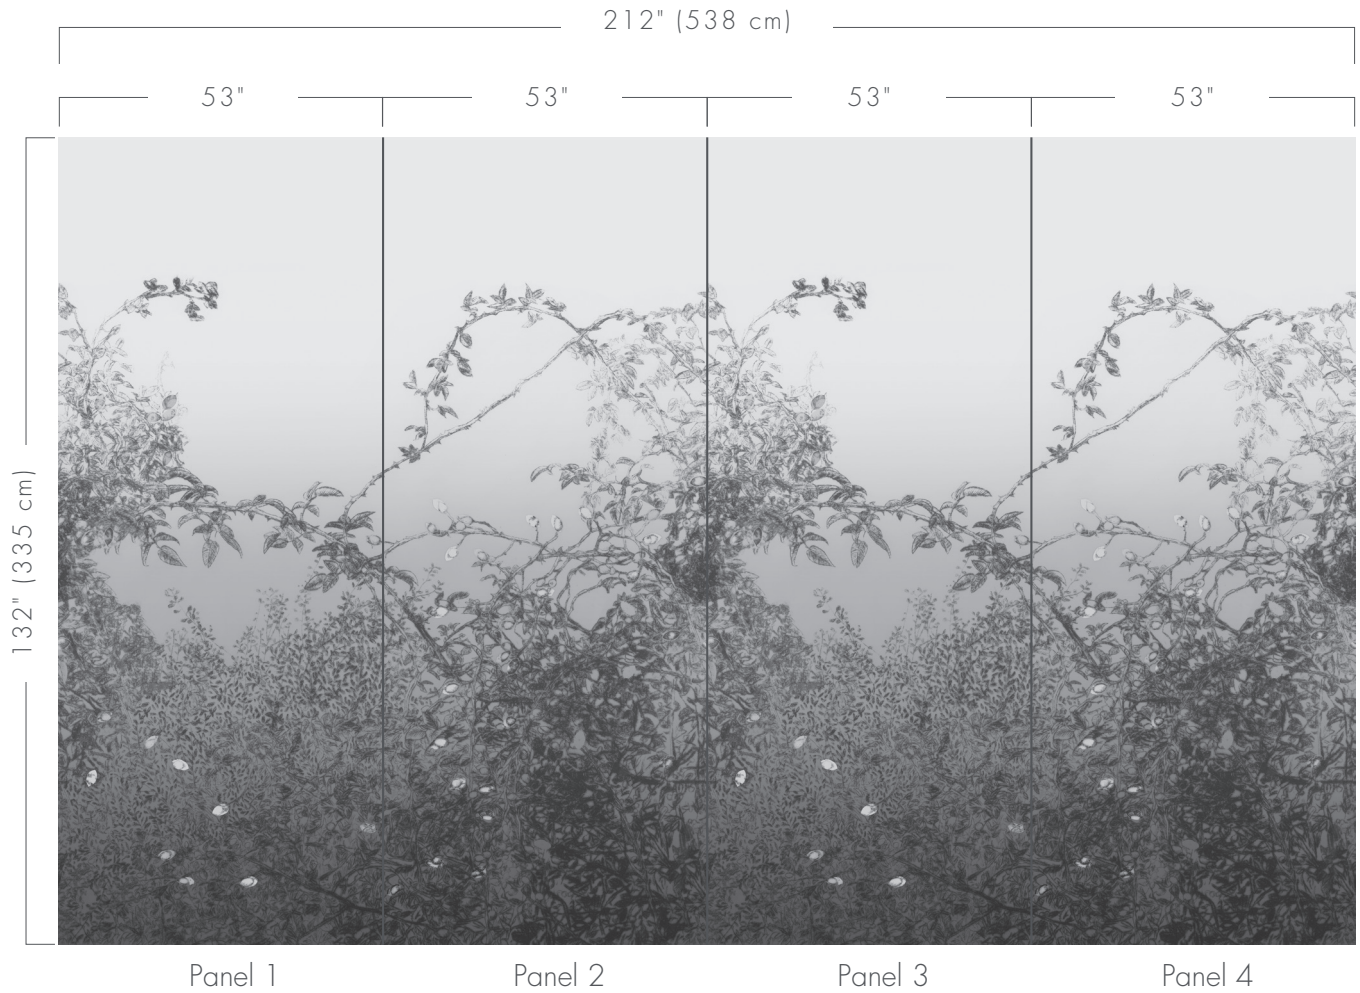

Pattern Repeat Diagram

TRELLIS