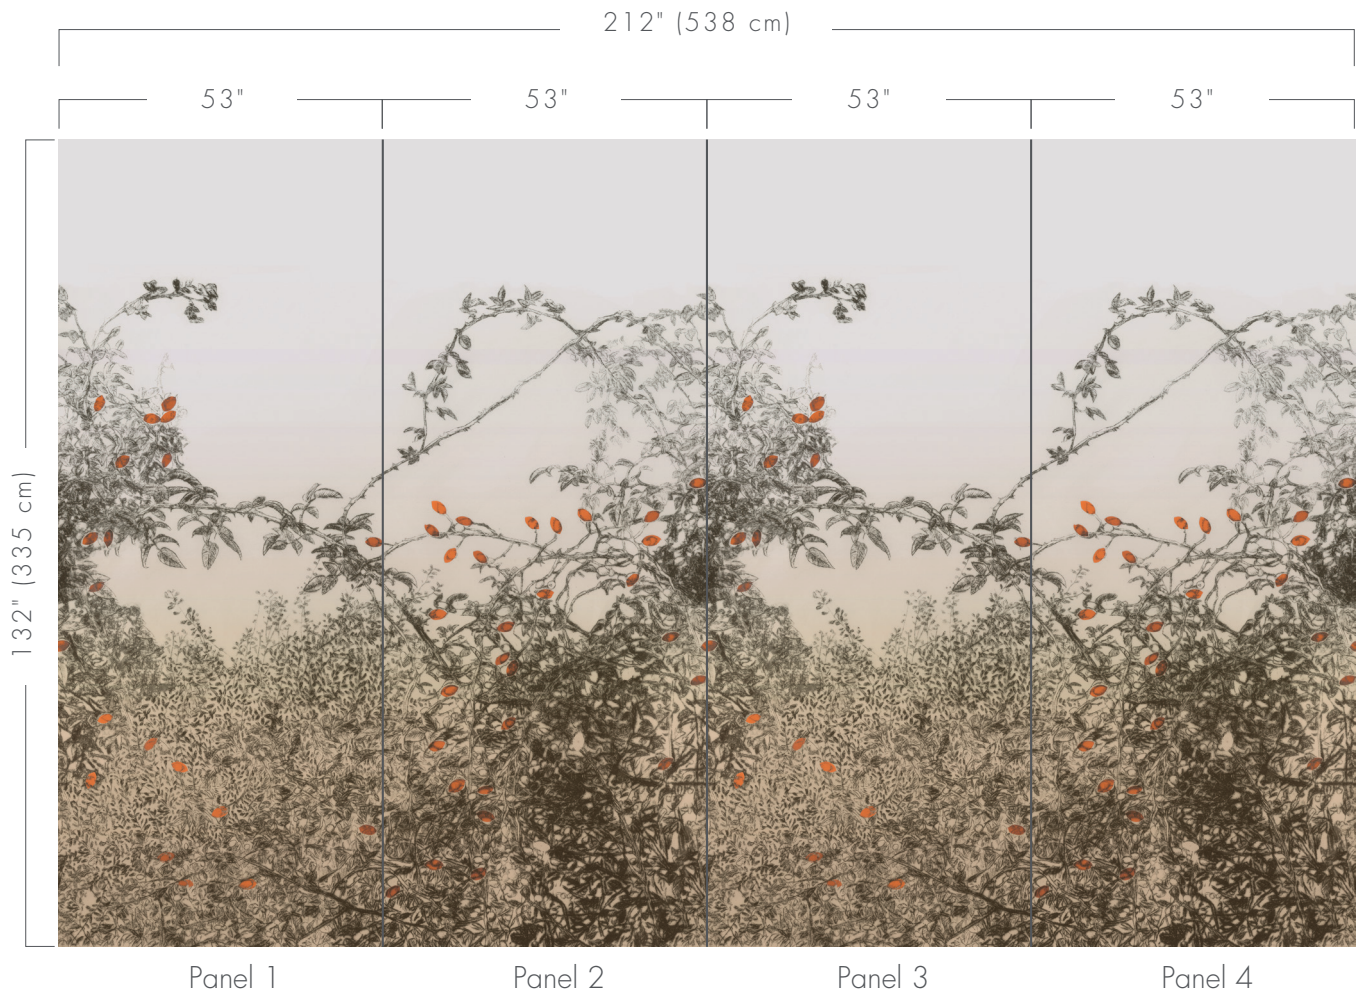

Pattern Repeat Diagram

TRELLIS

TLS-001 HONEYSUCKLE